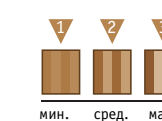

1. 1 Silver Star, Purple Rain, Black or White
2. 2 White Pearl, Vanilla Clouds, Touch of Grey, Cream Rhapsody, White Canvas, Beige Sunshine, Shades of Grey
3. 3 White Wedding, Shining Star

Изменение цвета со временем